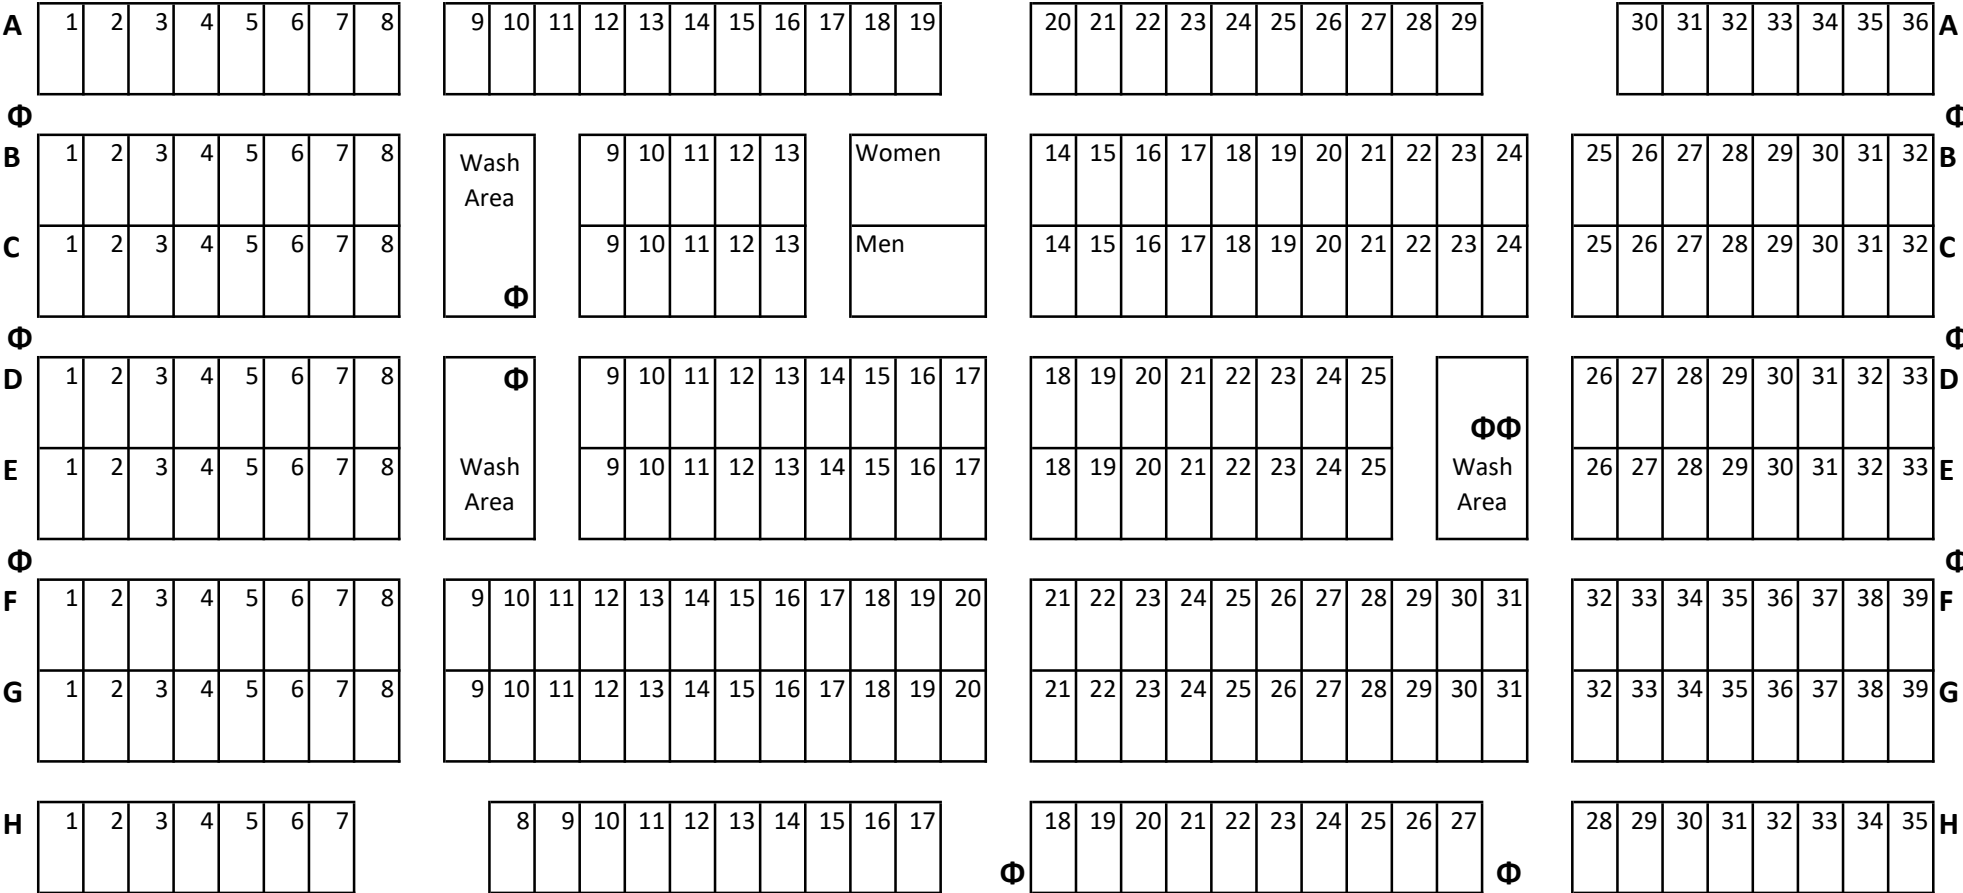

INDOOR STALL BARN LAYOUT

Rows A & H are stud stalls

⊕ = water faucet ¥ = power box

Covered Arena

30 amp RV Spaces