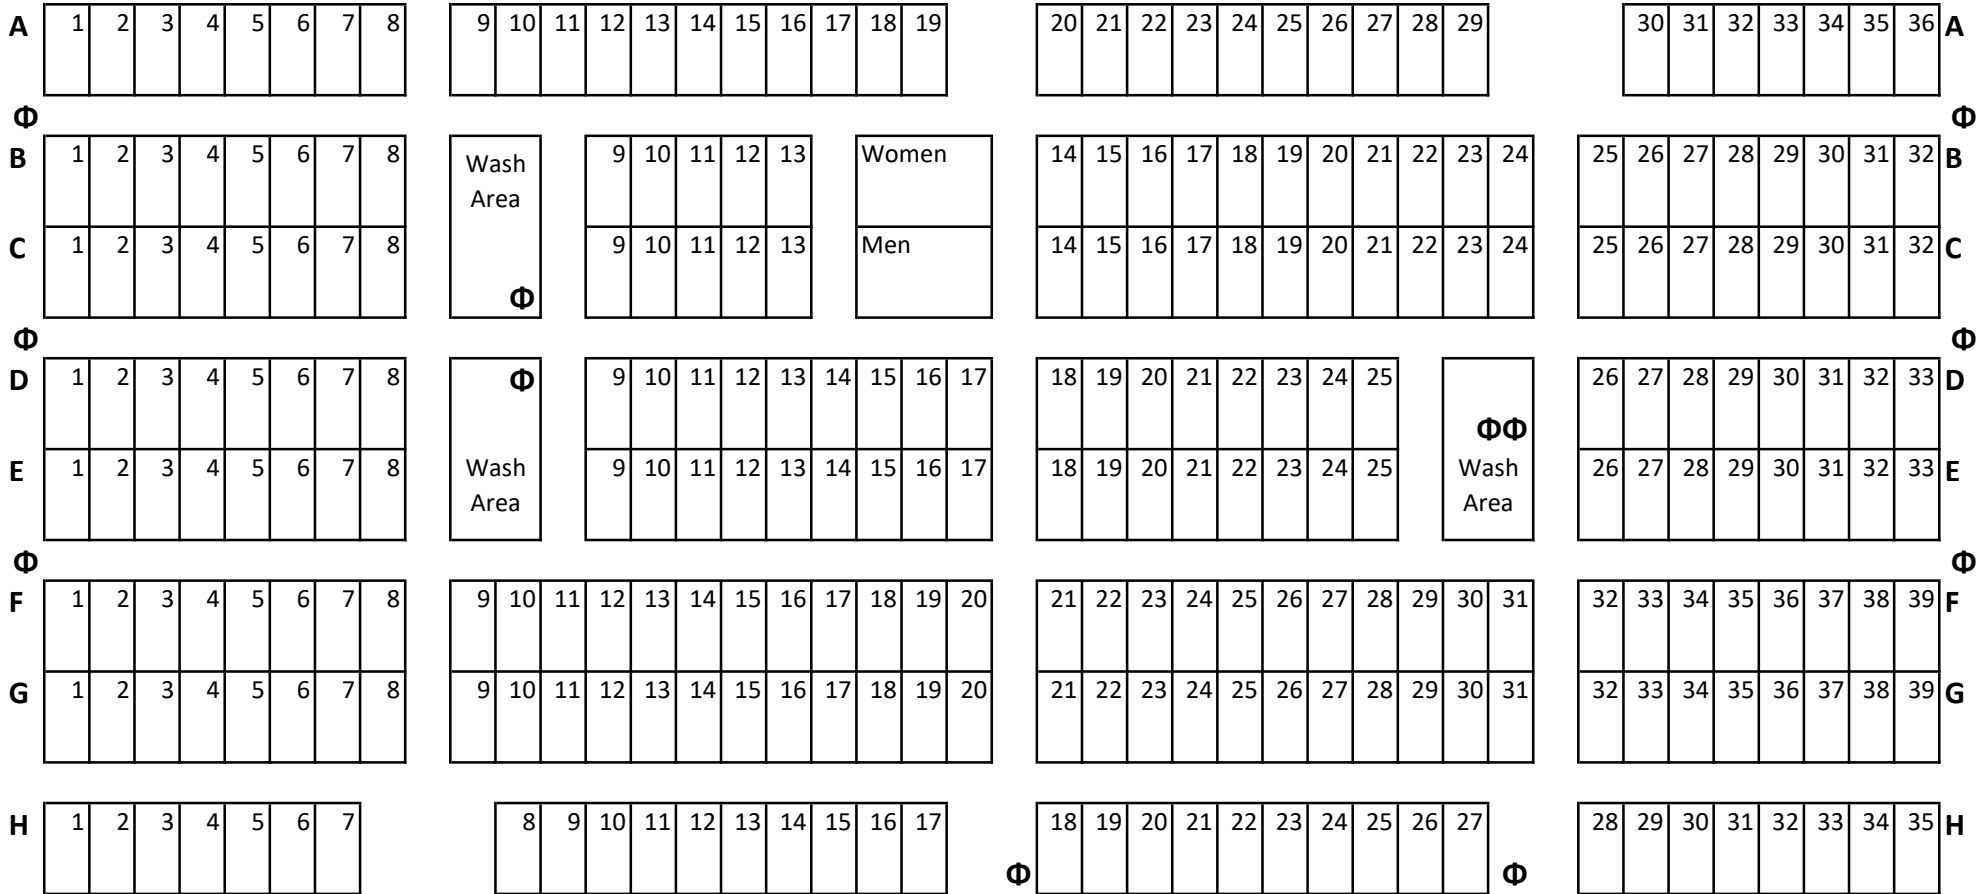

# STALL BARN LAYOUT

⊕ = water faucet    ¥ = power box

## Covered Arena

## RV Spaces